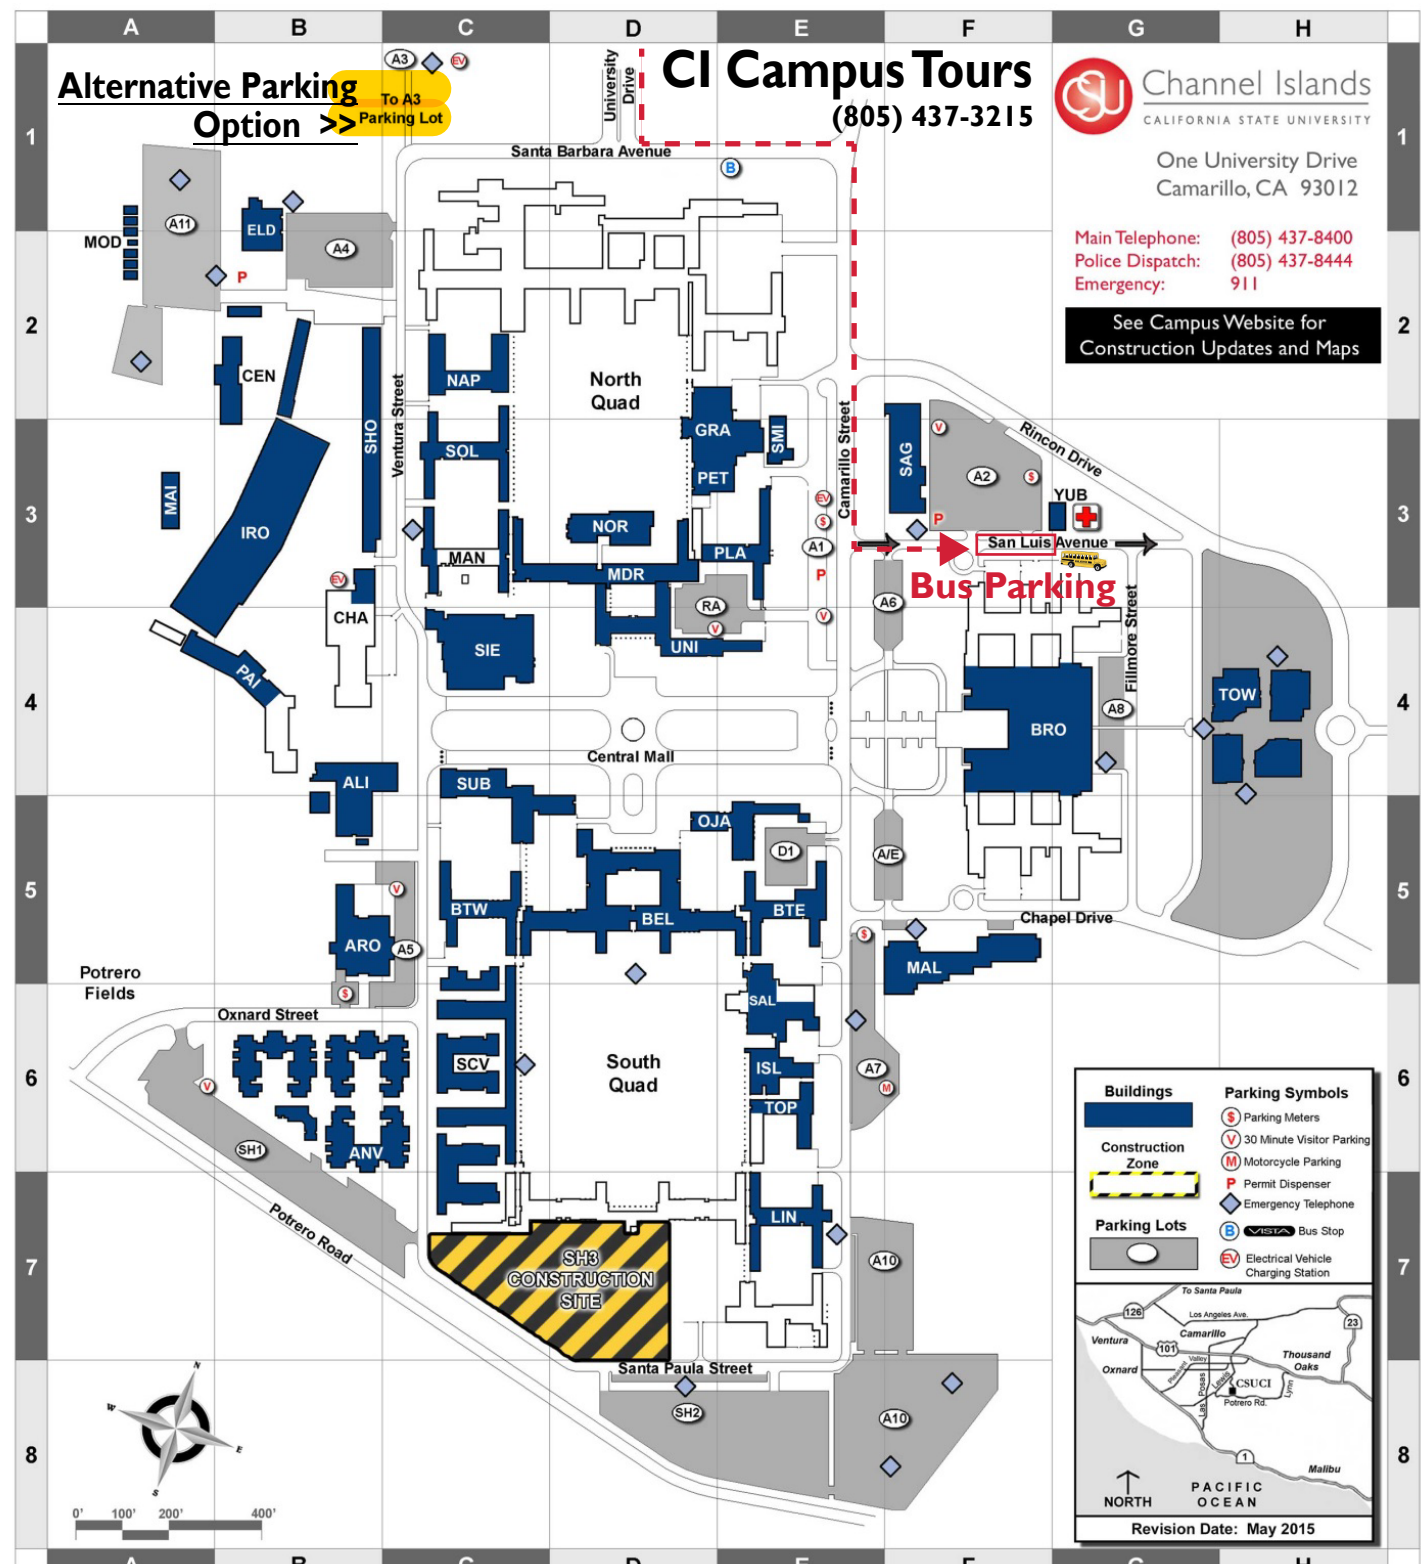

Alternative Parking Option

To A3 Parking Lot

CI Campus Tours

(805) 437-3215

One University Drive
Camarillo, CA 93012

Main Telephone: (805) 437-8400
Police Dispatch: (805) 437-8444
Emergency: 911

See Campus Website for Construction Updates and Maps

Buildings	Parking Symbols
	Parking Meters
	30 Minute Visitor Parking
	Motorcycle Parking
	Permit Dispenser
	Emergency Telephone
	BUSSTOP Bus Stop
	Electrical Vehicle Charging Station

Revision Date: May 2015

BUILDING	GRID	BUILDING	GRID	BUILDING	GRID	
ALI	Aliso Hall	B4	IRO	Ironwood Hall	B3	
ARO	Arroyo Hall	B5	LIN	Lindero Hall	E7	
ANV	Anacapa Village	B6	MDR	Madera Hall	D3	
BRO	Broome Library	F4	MAI	Maintenance Stores	A3	
BTW	Bell Tower West	C5	MAL	Malibu Hall	F5	
BEL	Bell Tower	D5	MAN	Manzanita Hall	C3	
BTE	Bell Tower East	E5	MOD	Modoc Hall	A2	
CEN	Central Plant	E2	NAP	Napa Hall	C2	
CHA	Chaparral Hall	B4	NOR	del Norte Hall	D3	
ELD	El Dorado Hall	B2	OJA	Ojai Hall	E5	
GRA	Grand Salon	E3	PAI	Paint Shop	B4	
ISL	Islands Cafe	E6	PET	Petit Salon	E3	
				PLA	Placer Hall	E3
				SAG	Sage Hall	F3
				SAL	Salon A	E6
				SCV	Santa Cruz Village	C6
				SIE	Sierra Hall	C4
				SMI	Smith Decision Center	E3
				SHO	Shops	B3
				SOL	Solano Hall	C3
				SUB	Student Union Building	C4
				TOP	Topanga Hall	E6
				TOW	Town Center	H4
				UNI	University Hall	D4
				YUB	Yuba Hall	G3