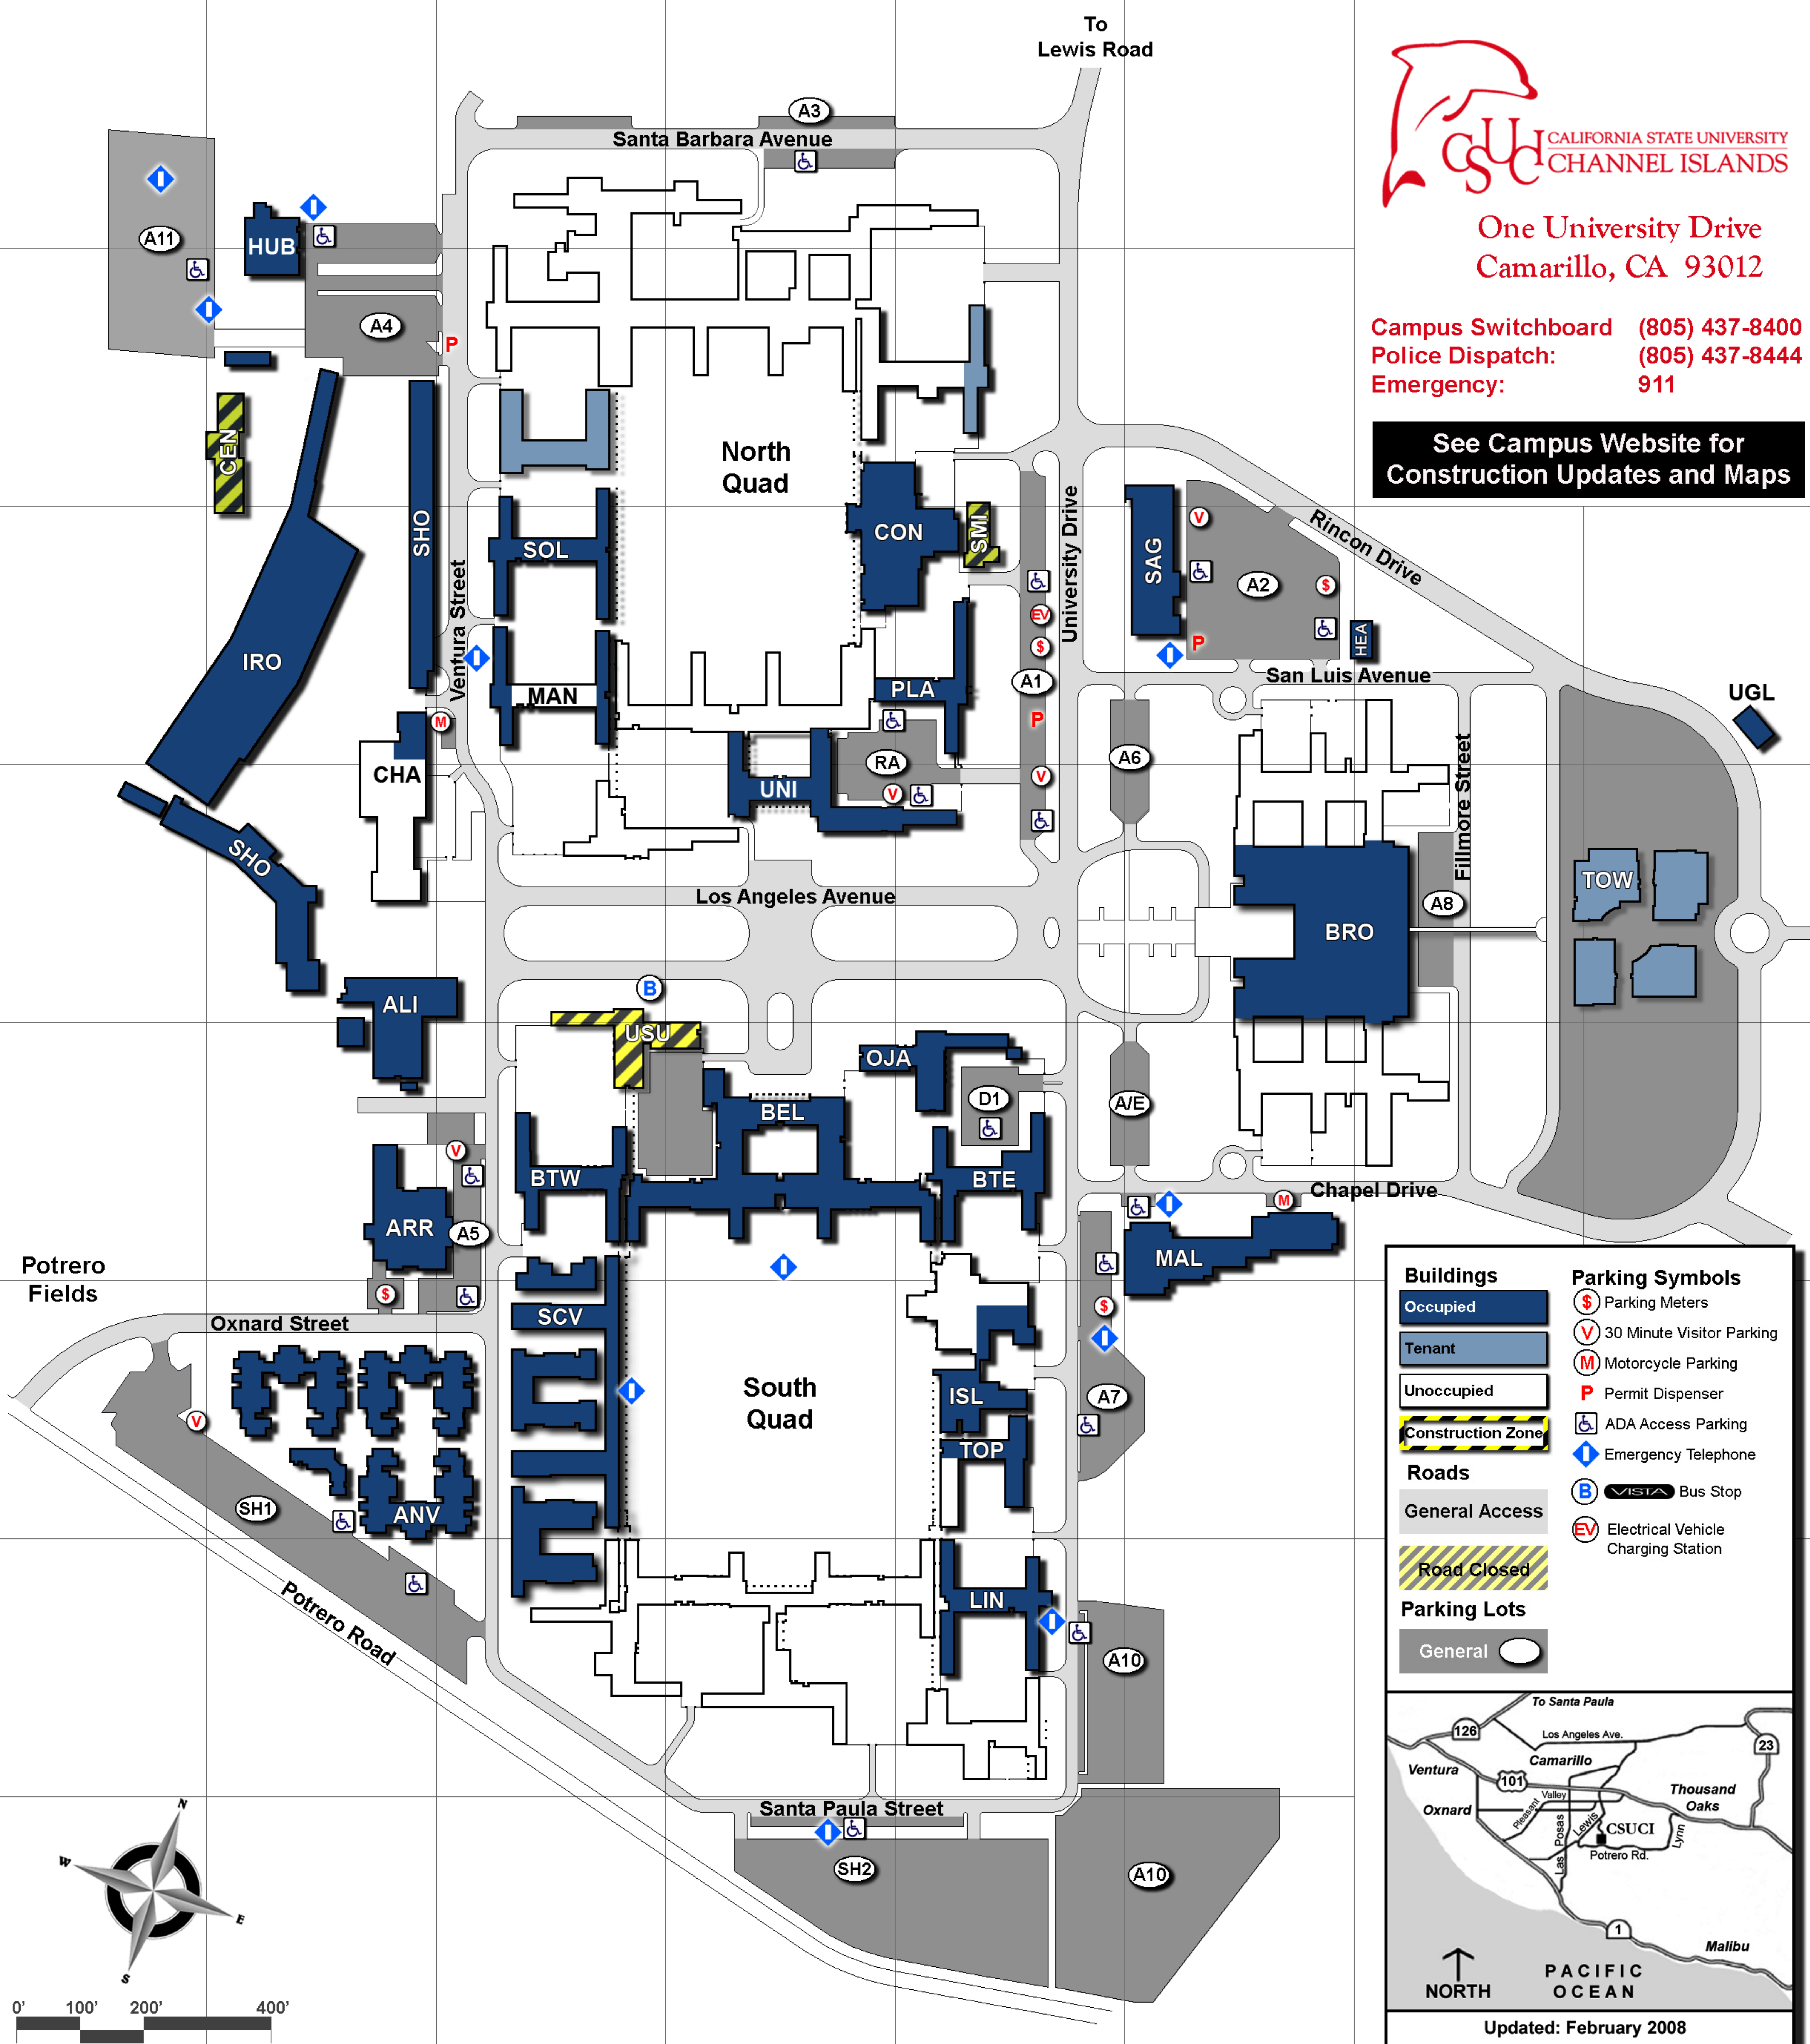

One University Drive
Camarillo, CA 93012

Campus Switchboard (805) 437-8400
Police Dispatch: (805) 437-8444
Emergency: 911

See Campus Website for
Construction Updates and Maps

Buildings	Parking Symbols
Occupied (Dark Blue)	(S) Parking Meters
Tenant (Light Blue)	(V) 30 Minute Visitor Parking
Unoccupied (White)	(M) Motorcycle Parking
Construction Zone (Yellow/Black Hatched)	(P) Permit Dispenser
Roads	(♿) ADA Access Parking
General Access (Grey)	(☎) Emergency Telephone
Road Closed (Yellow/Black Hatched)	(B) VISTA Bus Stop
Parking Lots	(EV) Electrical Vehicle Charging Station
General (Grey)	

Building	Address	Grid
ALI	Aliso Hall	47 Ventura Street B4
ANV	Anacapa Village	73 Ventura Street B6
ARR	Arroyo Hall	57 Ventura Street B5
BEL	Bell Tower	46 Los Angeles Avenue D5
BRO	Broome Library	50 University Drive F4
BTE	Bell Tower East	57 University Drive E5
BTW	Bell Tower West	56 Ventura Street C5
CEN	Central Plant	B2
CHA	Chaparral Hall	35 Ventura Street E3
CON	Conference Center	North Quad G3
HEA	Health Center	21 San Luis Avenue E6
HUB	University Hub	9 Ventura Street B1
IRO	Ironwood Hall	Corporation Yard C4
ISL	Islands Café	71 University Drive B3
LIN	Lindero Hall	81 University Drive E7

Building	Address	Grid
MAL	Malibu Hall	20, 22, 24 Chapel Drive F5
MAN	Manzanita Hall	34 Ventura Street C3
OJA	Ojai Hall	38 Los Angeles Avenue E5
PLA	Placer Hall	33 University Drive E3
SAG	Sage Hall	26 University Drive F3
SCV	Santa Cruz Village	74 Ventura Street C6
SHO	Shops	Corporation Yard B3
SMI	Smith Decision Center	25 University Drive E3
SOL	Solano Hall	26 Ventura Street C3
TOP	Topanga Hall	71 University Drive E6
TOW	Town Center	45 Rincon Avenue H4
UGL	University Glen Sales	36 Rincon Avenue H3
UNI	University Hall	45 Los Angeles Avenue D4
USU	University Student Union	54 Los Angeles Avenue C4