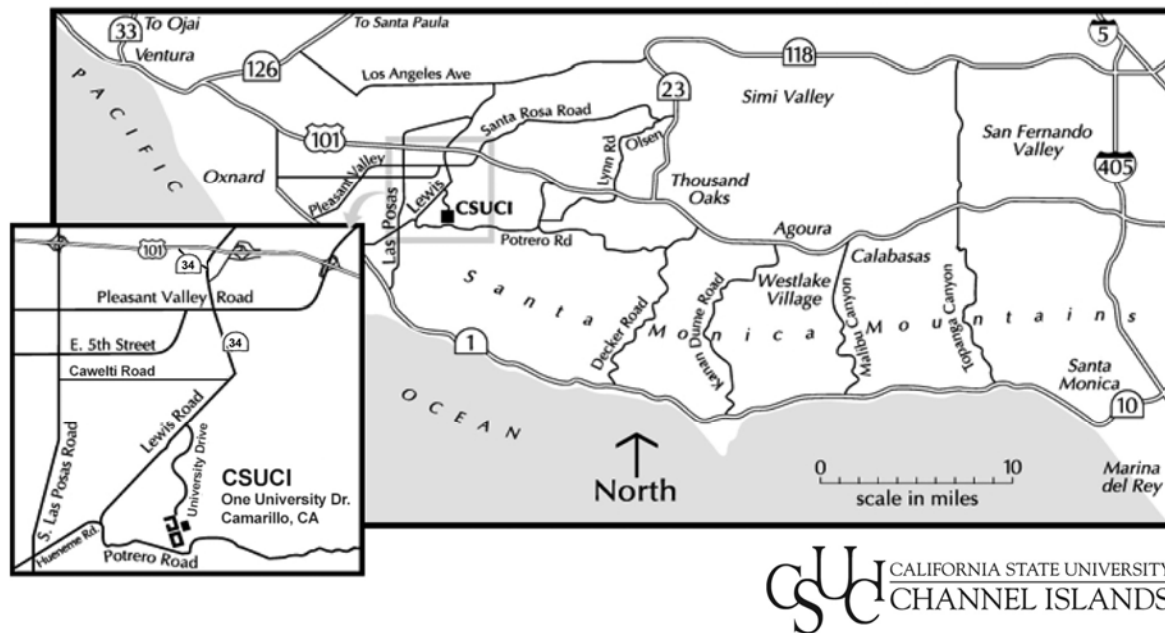

CALIFORNIA STATE UNIVERSITY CHANNEL ISLANDS

CSUCI CALIFORNIA STATE UNIVERSITY
CHANNEL ISLANDS

Directions to CSU Channel Islands:

Traveling North on the US 101 Ventura Freeway:

- exit at the Pleasant Valley Road/Santa Rosa Road off-ramp from US 101
- turn left onto Pleasant Valley Road (takes you across the freeway) and stay in the right-hand lane as you continue on Pleasant Valley Road
- turn left onto SR 34 Lewis Road and continue until you see the CSU Channel Islands sign
- turn left at University Drive and continue for approximately 2 miles (upon entering the campus, park in the appropriate area)

Traveling South on the US 101 Ventura Freeway:

- exit at SR 34 Lewis Road from US 101 and stay in the middle lane of the off-ramp
- turn left onto Ventura Blvd.
- turn right onto Lewis Road
- continue to go straight, going past Pleasant Valley Road, remain on Lewis Road (approximately 1 mile) until you see the CSU Channel Islands sign.
- turn left at University Drive and continue for approximately 2 miles (upon entering the campus, park in the appropriate area)

Traveling from the greater Los Angeles area you may also take the Pacific Coast Highway as follows:

- take the 10 Santa Monica West Freeway and continue until the freeway ends in Santa Monica
- at the end of the freeway, take Pacific Coast Highway 1 North to Oxnard (stay to the left)
- exit PCH 1 at the Las Posas Road/USN Point Mugu off-ramp, at the stop sign make a right onto Las Posas Road
- turn right onto Hueneme Road which will then turn into Lewis Road when you go up over the bridge
- turn right at University Drive and continue for approximately 2 miles (upon entering the campus, park in the appropriate area)