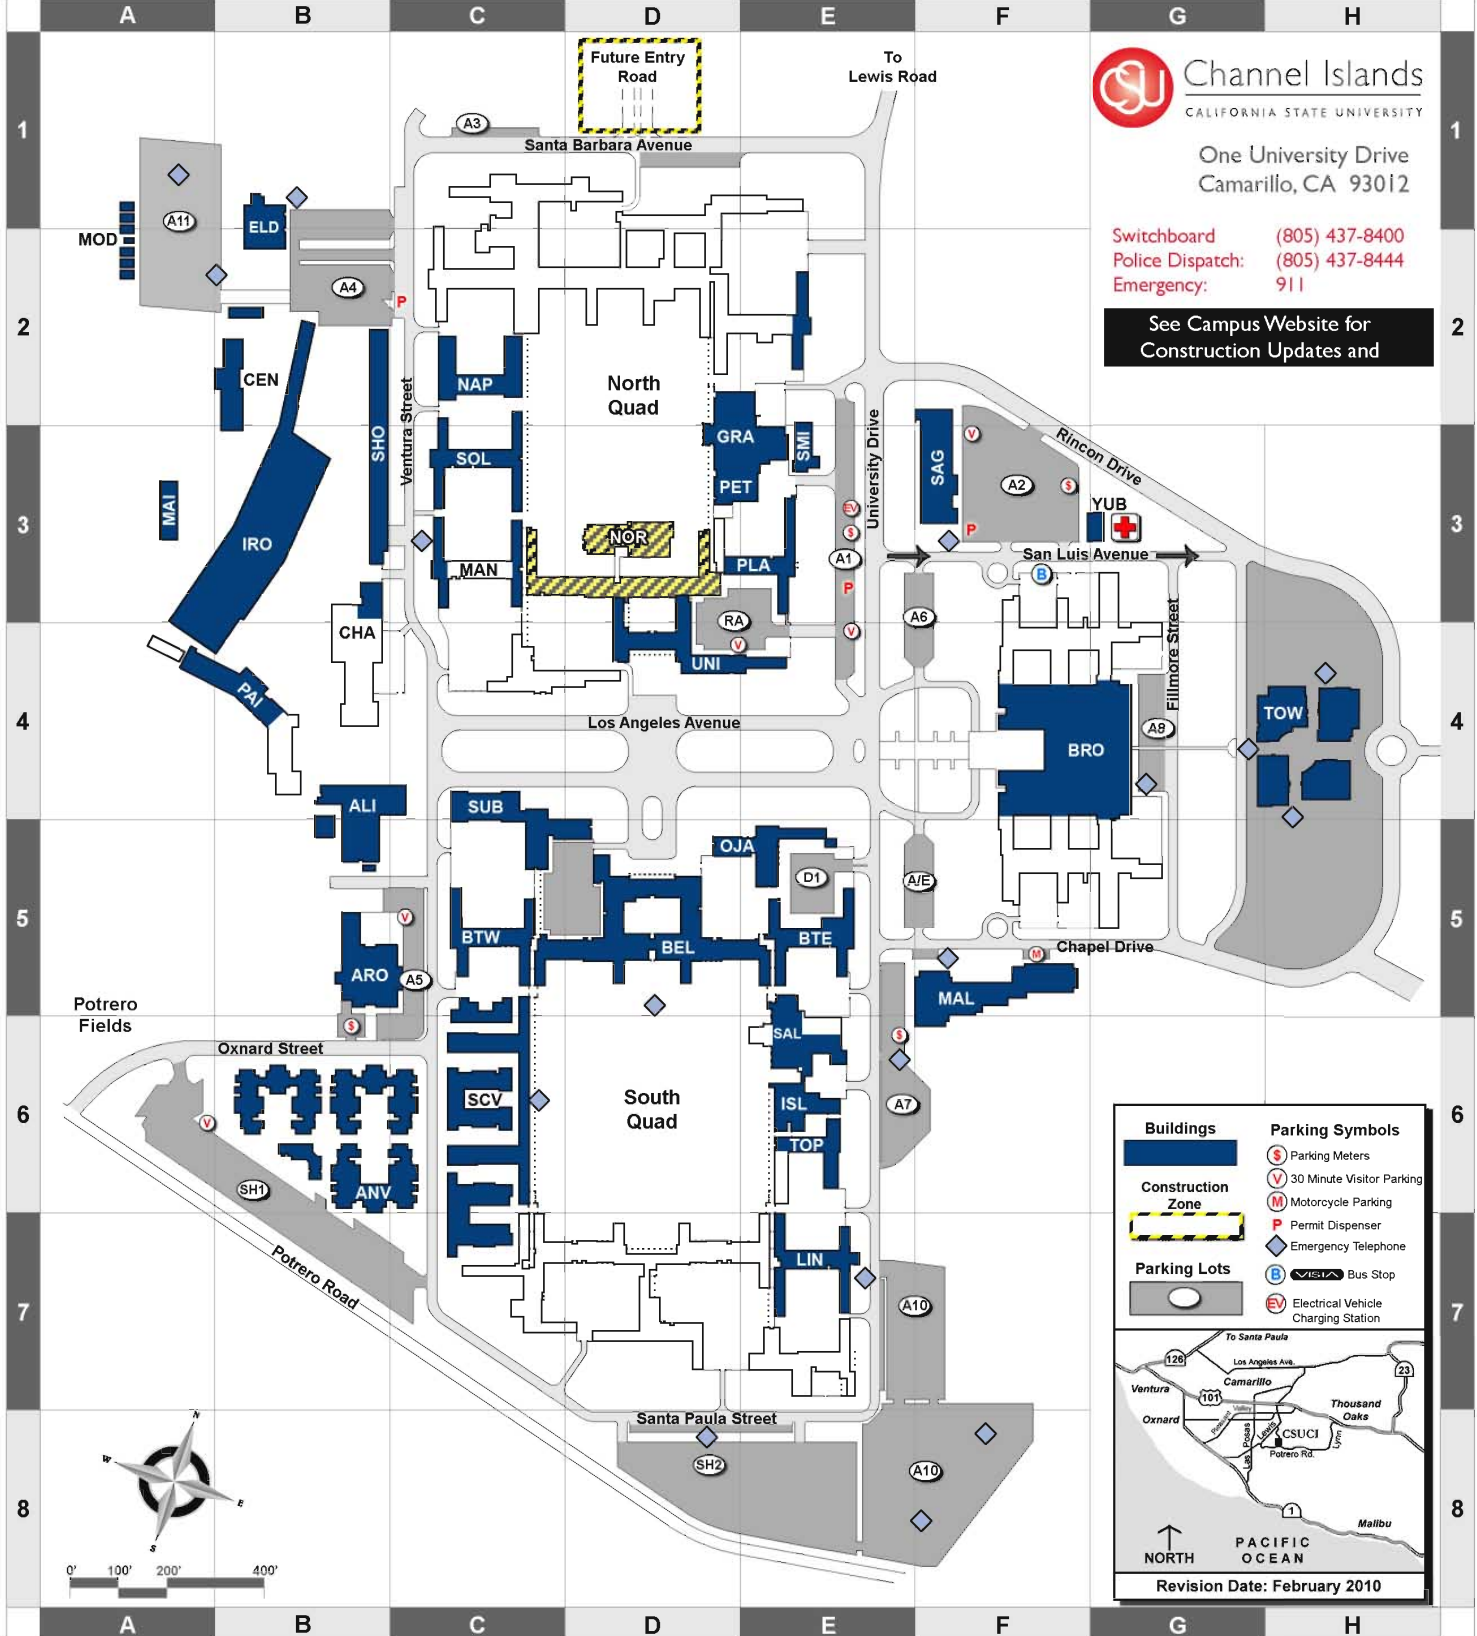

See Campus Website for Construction Updates and

Buildings	Parking Symbols
	Parking Meters
	30 Minute Visitor Parking
	Motorcycle Parking
	Permit Dispenser
	Emergency Telephone
	Bus Stop
	Electrical Vehicle Charging Station

Revision Date: February 2010

Building	Grid	Building	Grid	Building	Grid
ALI Aliso Hall	B4	IRO Ironwood Hall	B3	SAG Sage Hall	F3
ARO Arroyo Hall	B5	LIN Lindero Hall	E7	SAL Salon A	E6
ANV Anacapa Village	B6	MAI Maintenance Stores	A3	SCV Santa Cruz Village	C6
BRO Broome Library	F4	MAN Manzanita Hall	C3	SMI Smith Decision Center	E3
BTW Bell Tower West	C5	MOD Modoc Hall	A2	SHO Shops	B3
BEL Bell Tower	D5	NAP Napa Hall	C2	SOL Solano Hall	C3
BTE Bell Tower East	E5	OJA Ojai Hall	E5	SUB Student Union Building	C4
CEN Central Plant	B2	PAI Paint Shop	B4	TOP Topanga Hall	E6
CHA Chaparral Hall	B4	PET Petit Salon	E3	TOW Town Center	H4
ELD El Dorado Hall	B1	PLA Placer Hall	E3	UNI University Hall	D4
GRA Grand Salon	E3			YUB Yuba Hall	G3
ISL Islands Café	E6				