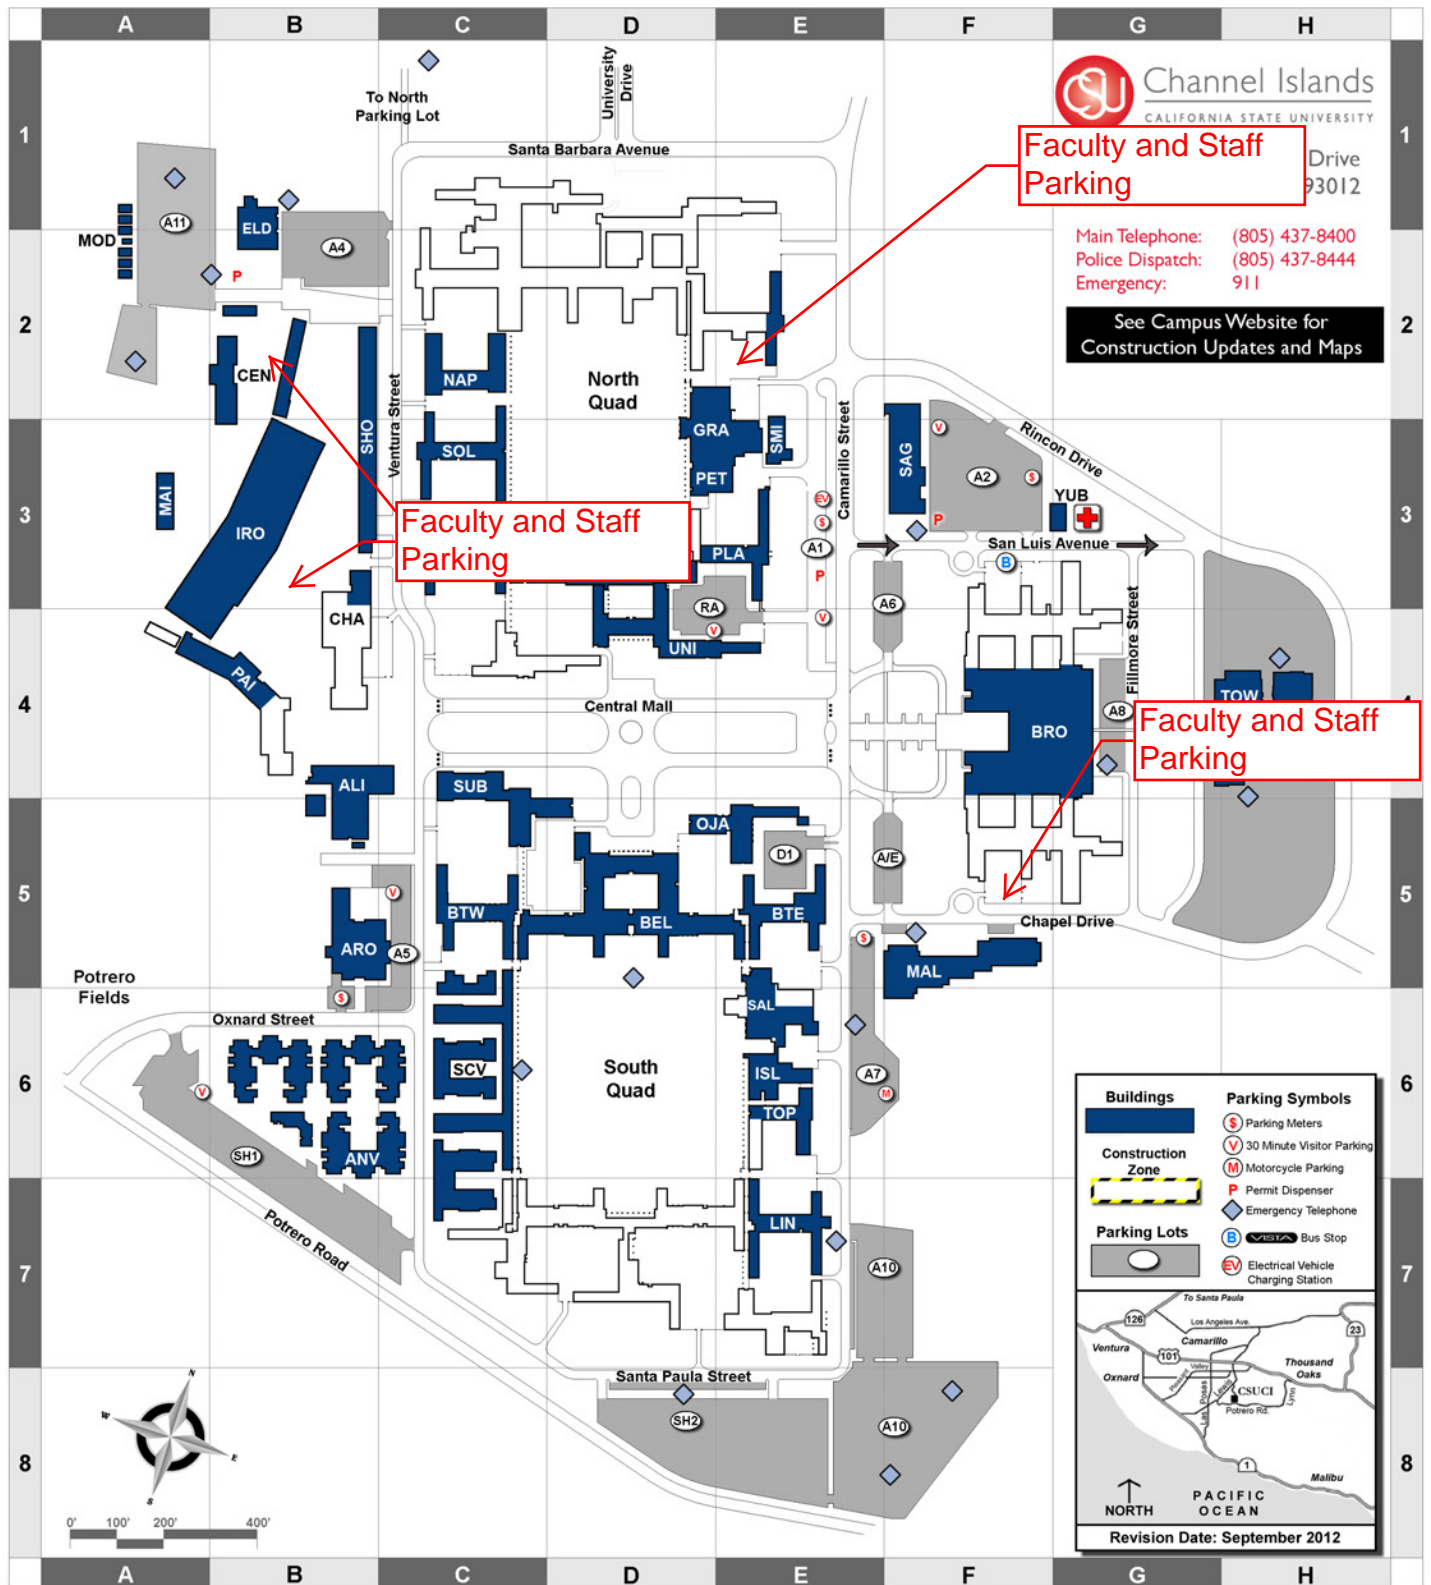

Faculty and Staff Parking

Main Telephone: (805) 437-8400
 Police Dispatch: (805) 437-8444
 Emergency: 911

See Campus Website for Construction Updates and Maps

Buildings	Parking Symbols
	Parking Meters
	30 Minute Visitor Parking
	Motorcycle Parking
	Permit Dispenser
	Emergency Telephone
	Bus Stop
	Electrical Vehicle Charging Station

Revision Date: September 2012

BUILDING	GRID
ALI	B4
ARO	B5
ANV	B6
BRO	F4
BTW	C5
BEL	D5
BTE	E5
CEN	B2
CHA	B4
ELD	B2
GRA	E3
ISL	E6

BUILDING	GRID
IRO	B3
LIN	E7
MDR	D3
MAI	A3
MAL	F5
MAN	C3
MOD	A2
NAP	C2
NOR	D3
OJA	E5
PAI	B4
PET	E3

BUILDING	GRID
PLA	E3
SAG	F3
SAL	E6
SCV	C6
SMI	E3
SHO	B3
SOL	C3
SUB	C4
TOP	E6
TOW	H4
UNI	D4
YUB	G3