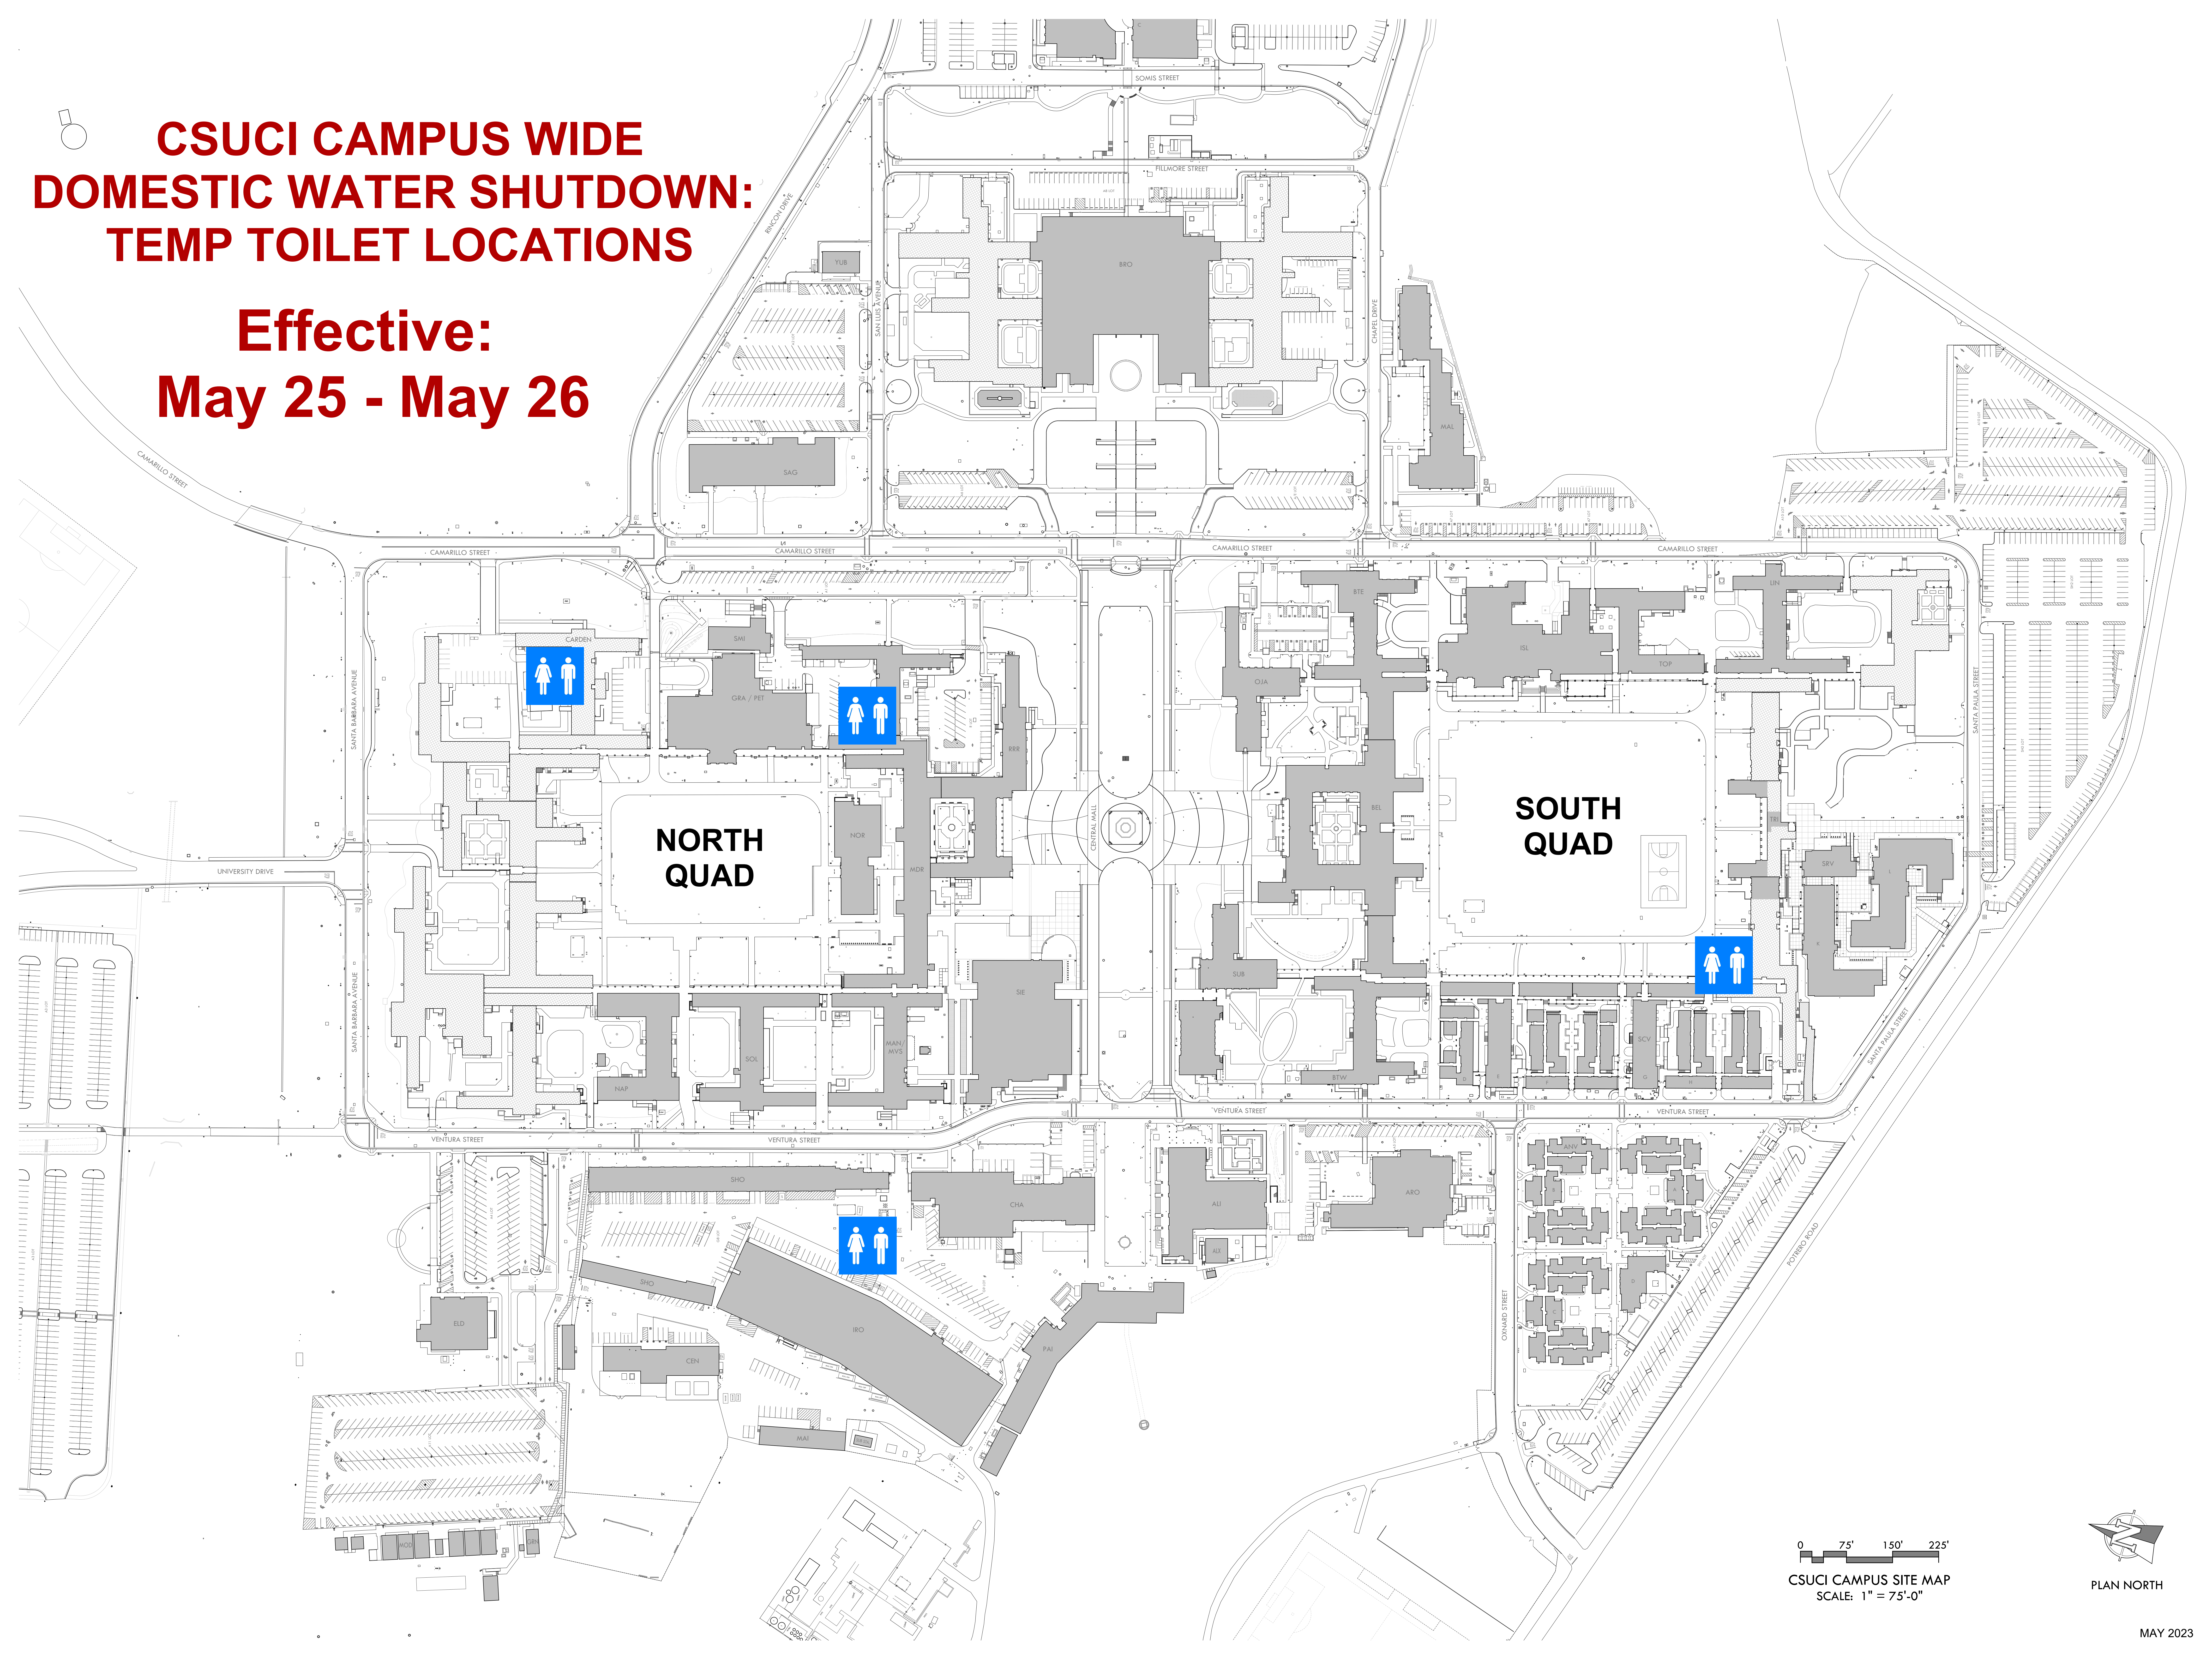

# CSUCI CAMPUS WIDE DOMESTIC WATER SHUTDOWN: TEMP TOILET LOCATIONS

Effective:  
May 25 - May 26

CSUCI CAMPUS SITE MAP  
SCALE: 1" = 75'-0"

PLAN NORTH