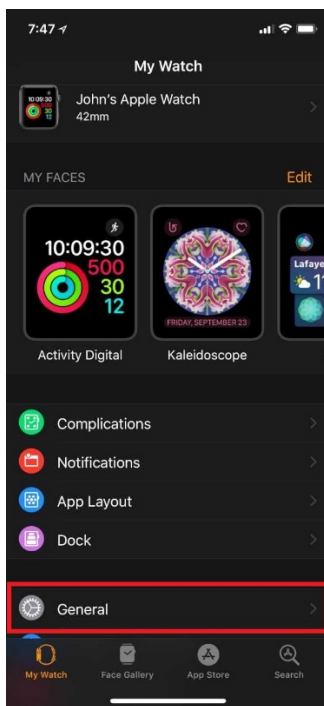

# WatchOS - Locating the MAC address of an Apple Watch

Step by step instructions for locating the MAC/WiFi address of a WatchOS device that includes a WiFi chip.

**Note:** Only select Apple Watch products have WiFi available. These instructions will only work for Apple Watch/WatchOS devices with WiFi built in.

1. Locate and tap the **Watch** app.

2. Tap **General**.