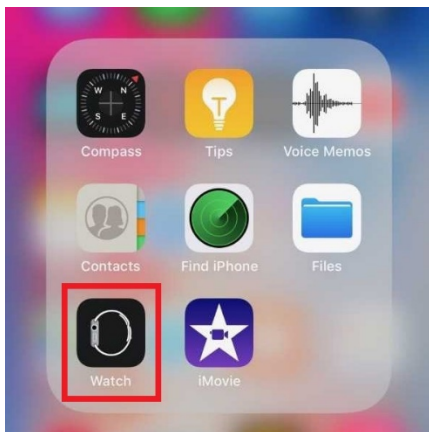

# WatchOS - Locating the MAC address of an Apple Watch

Step by step instructions for locating the MAC/WiFi address of a WatchOS device that includes a WiFi chip.

**Note:** Only select Apple Watch products have WiFi available. These instructions will only work for Apple Watch/WatchOS devices with WiFi built in.

1. Locate and tap the **Watch** app.

2. Tap **General**.