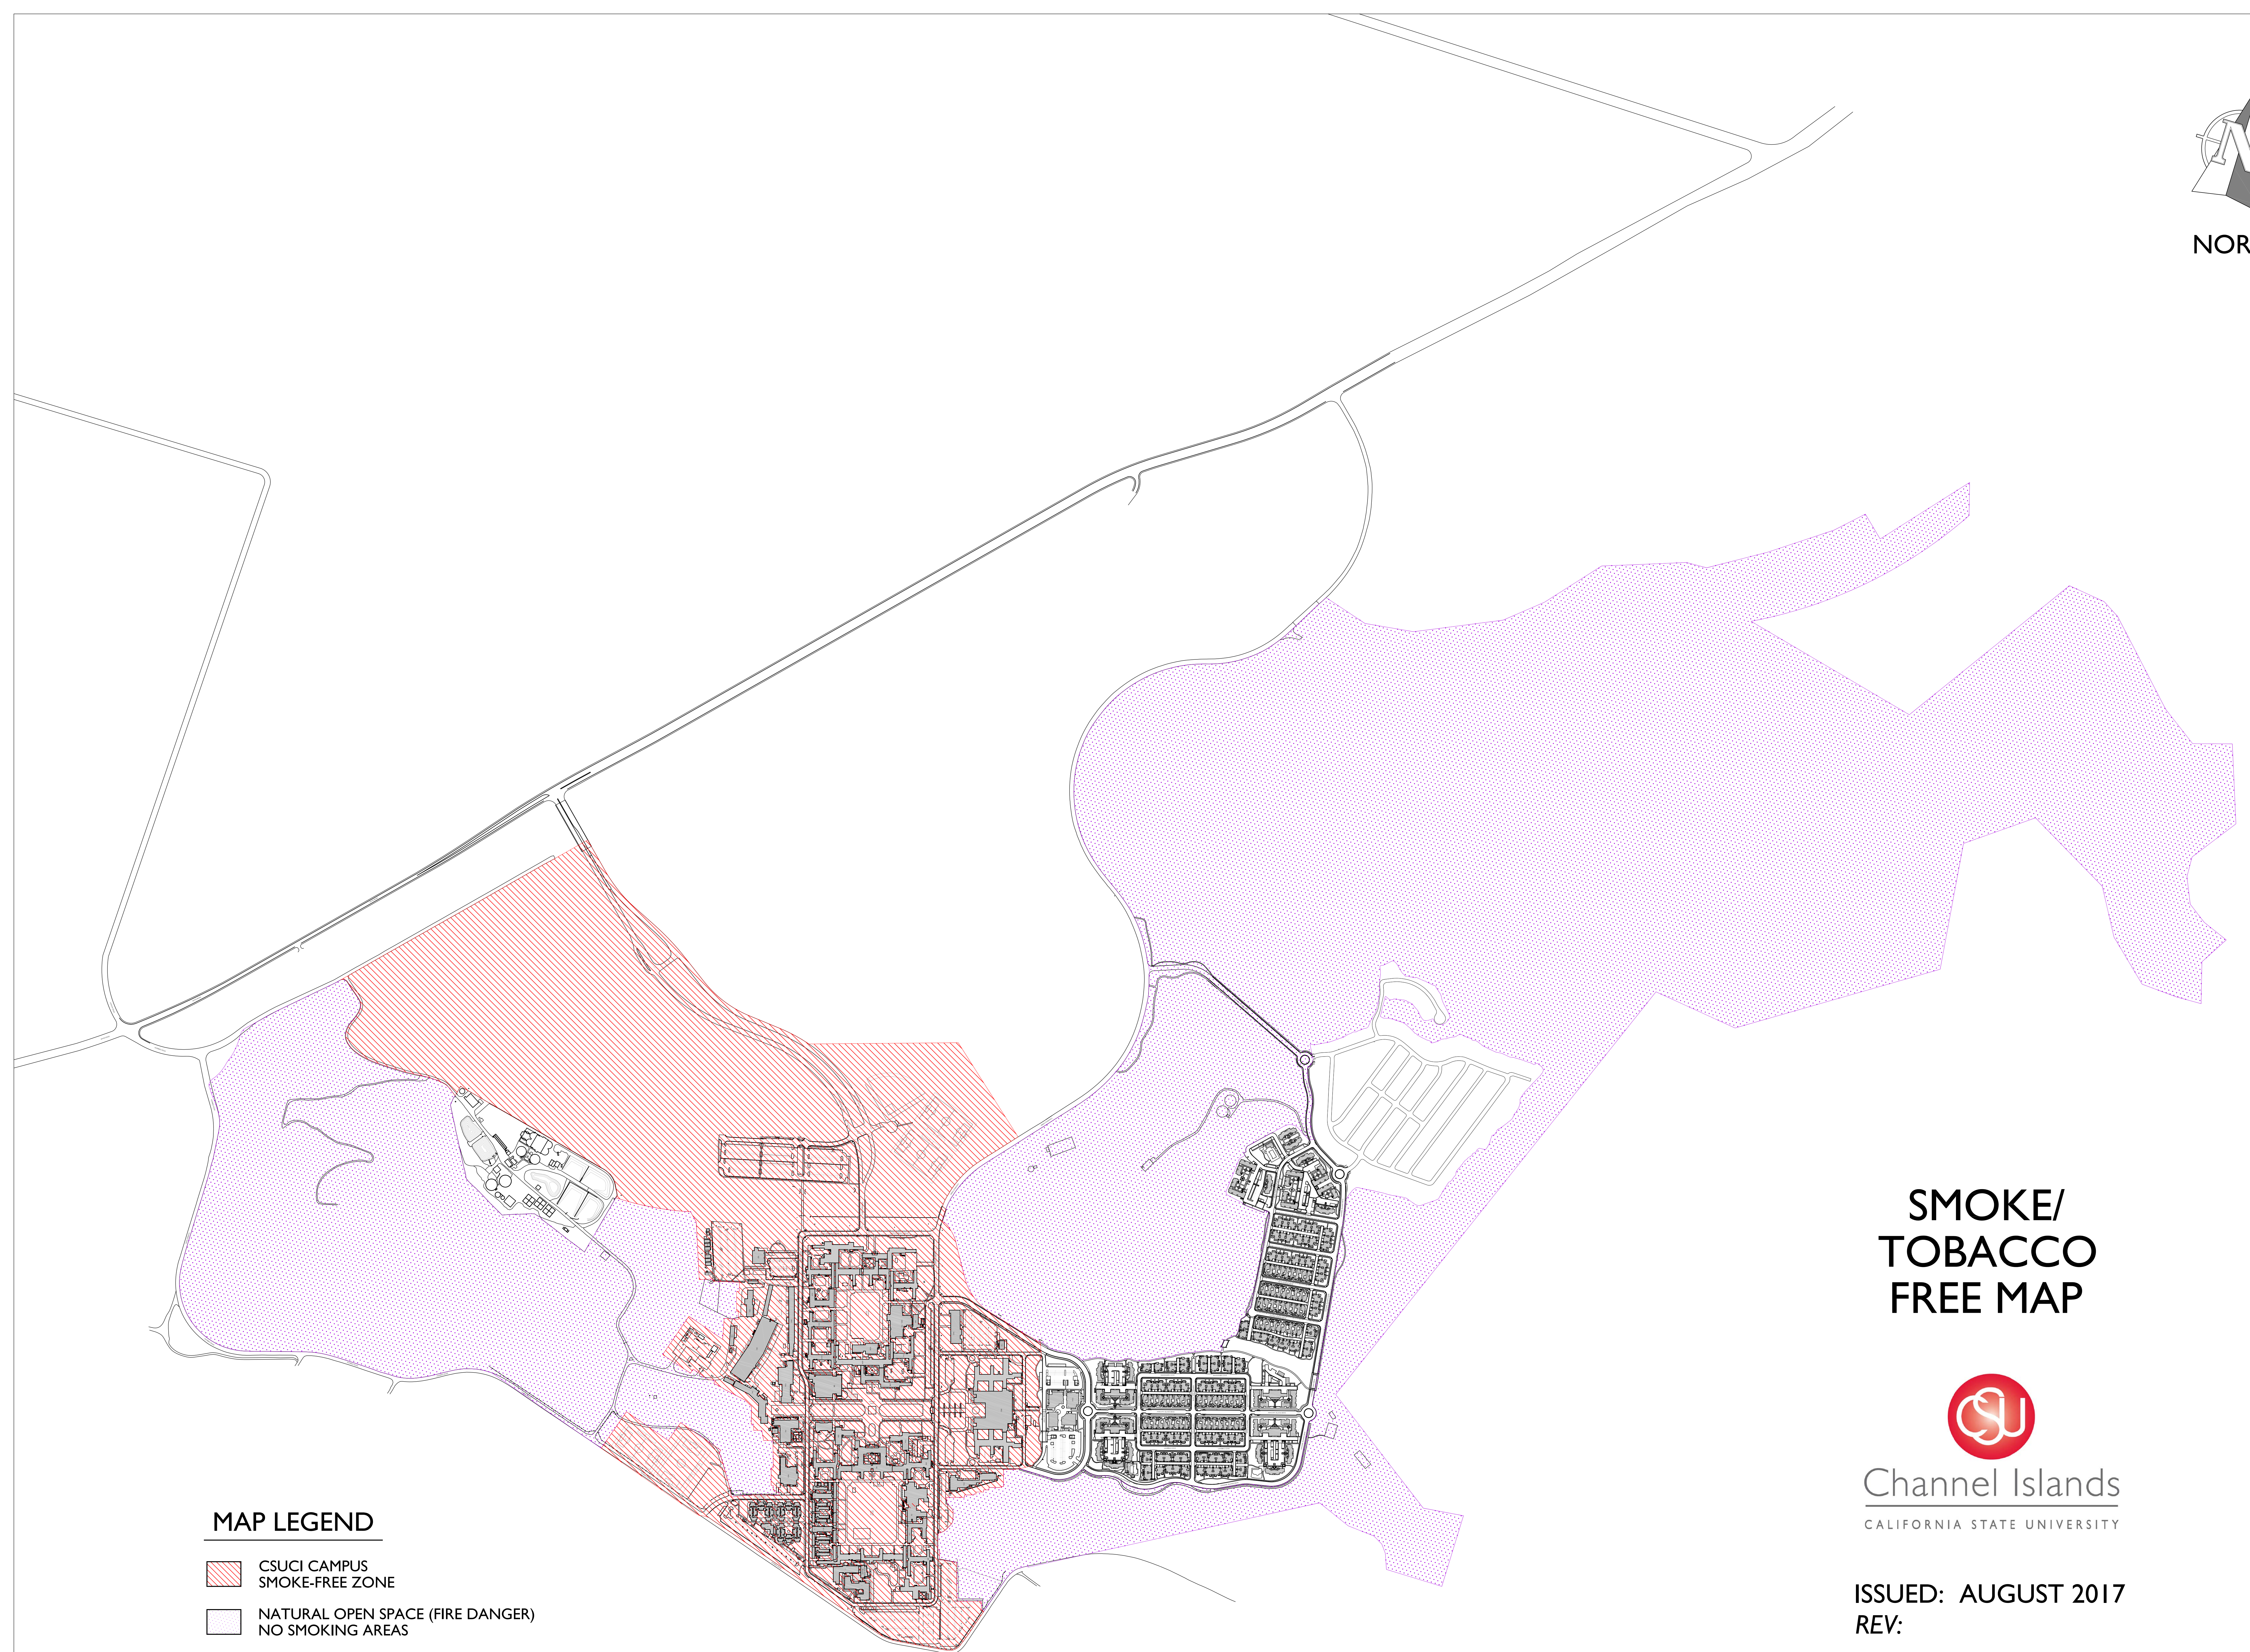

NORTH

**MAP LEGEND**

-  CSUCI CAMPUS SMOKE-FREE ZONE
-  NATURAL OPEN SPACE (FIRE DANGER) NO SMOKING AREAS

**SMOKE/  
TOBACCO  
FREE MAP**

Channel Islands  
CALIFORNIA STATE UNIVERSITY

ISSUED: AUGUST 2017  
REV: