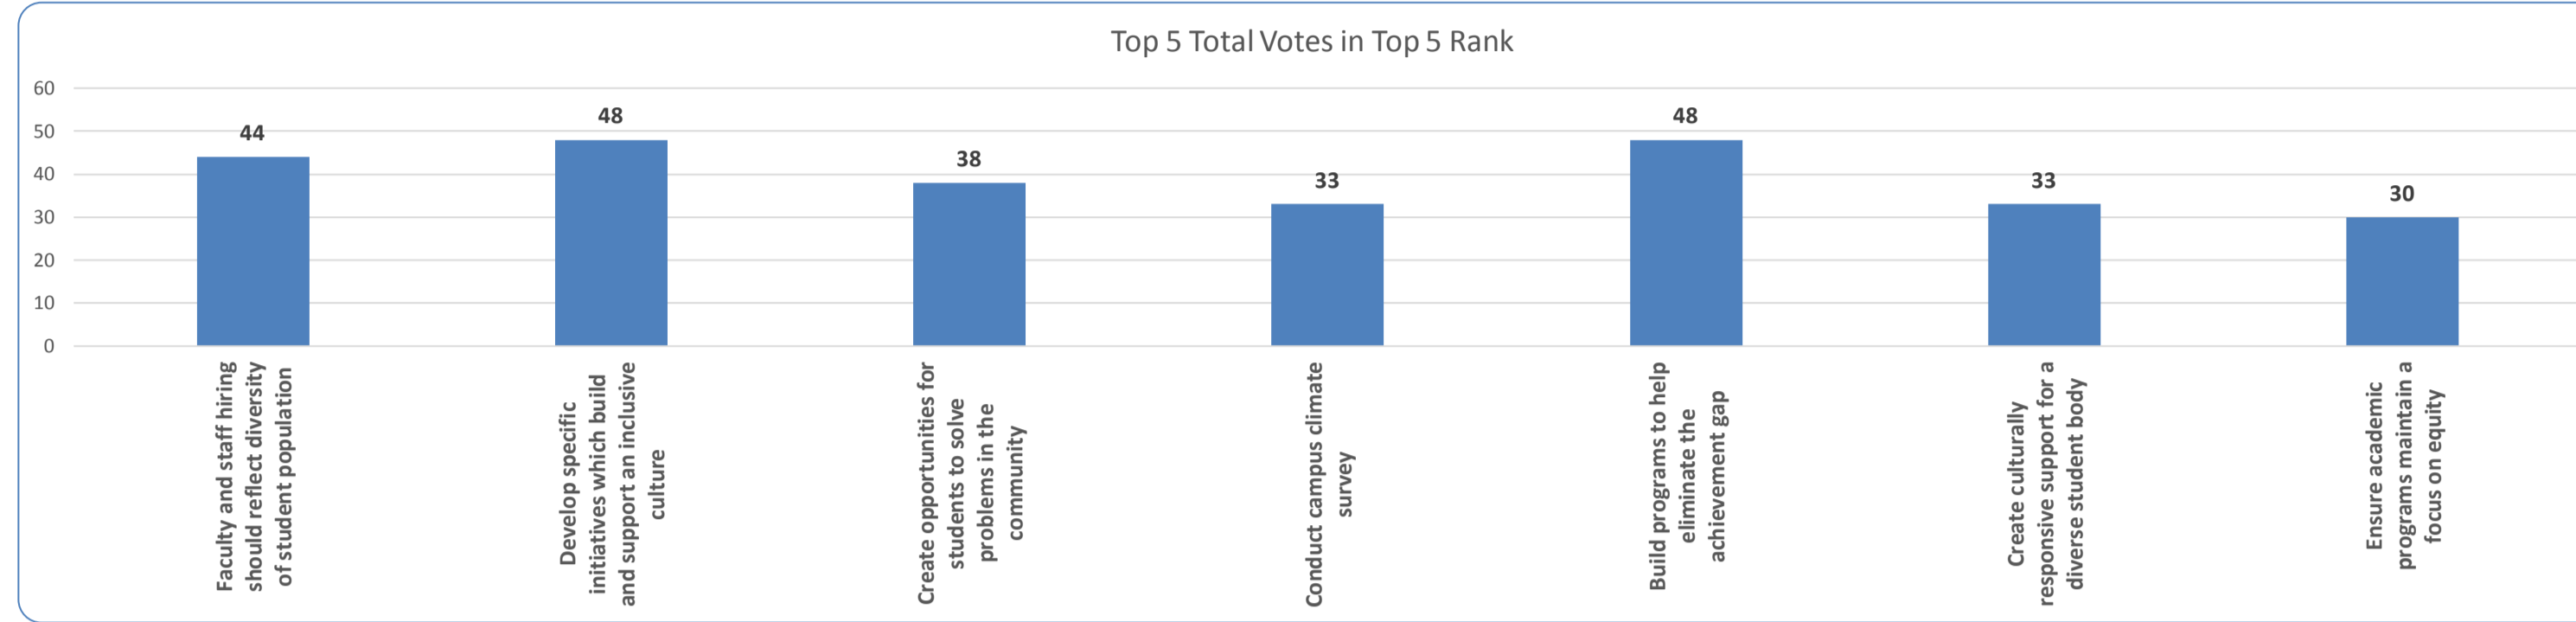

Strategic Planning Initiative Committee Survey
Fall 2017

All Respondents

What is your primary role on campus?			
#	Answer	%	Count
1	Faculty	0.2941	30
2	Staff	0.3824	39
3	Administrator	0.1471	15
4	Student	0.1765	18
Total		102	

Inclusive Excellence

Capacity & Sustainability

Integrative Excellence

Academic Placement & Support

Communicating Clear Curricular Pathways