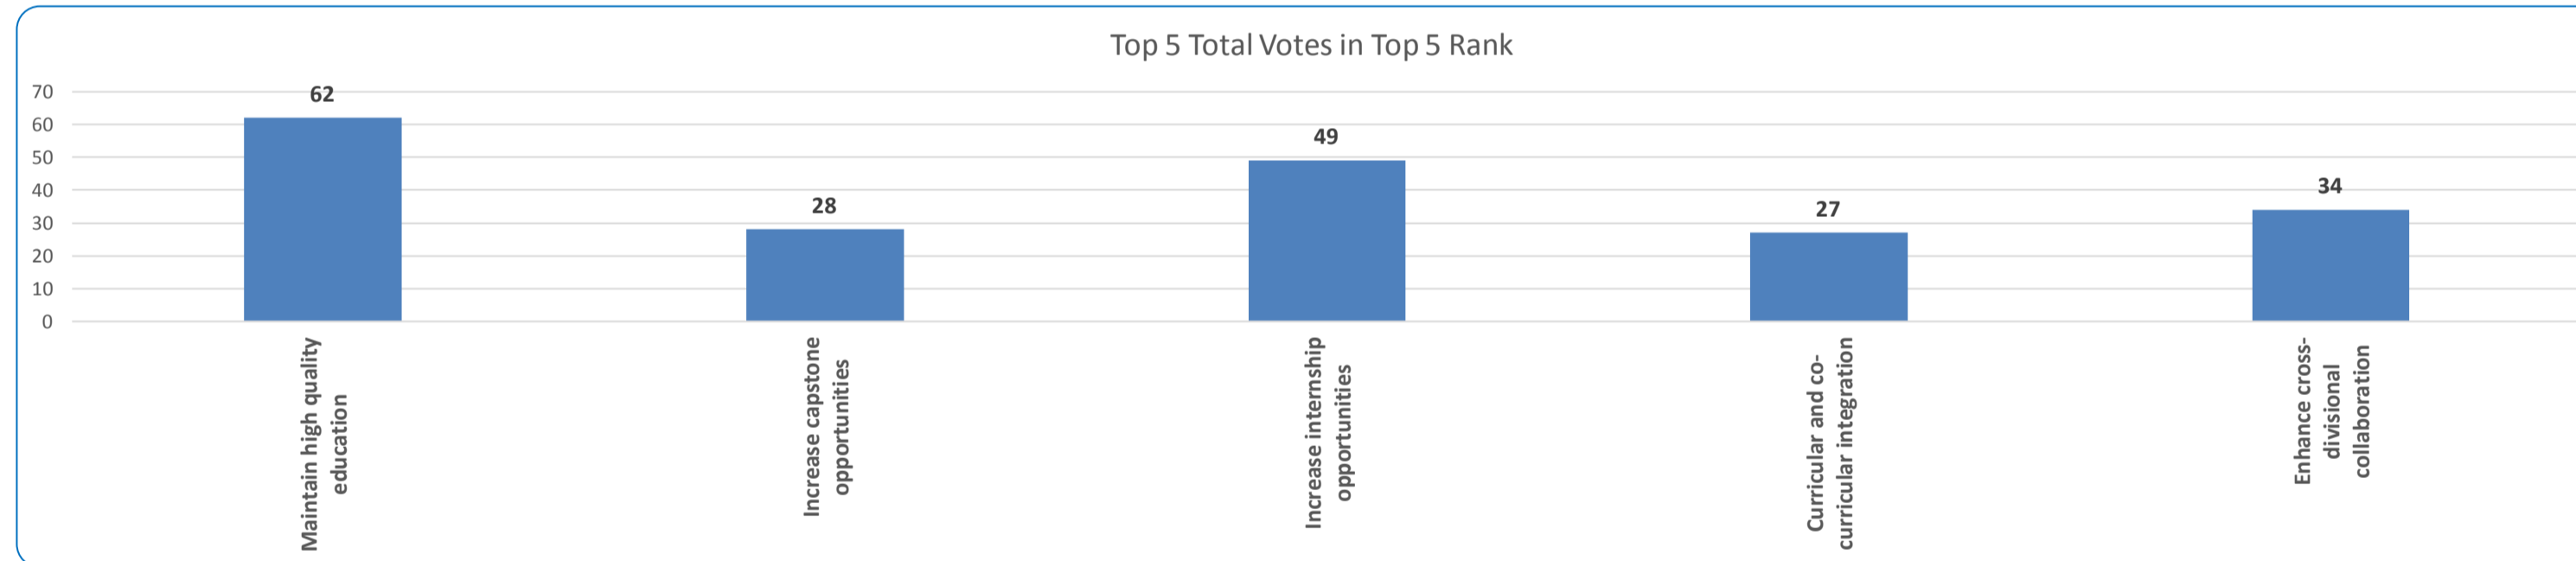

Integrative Excellence