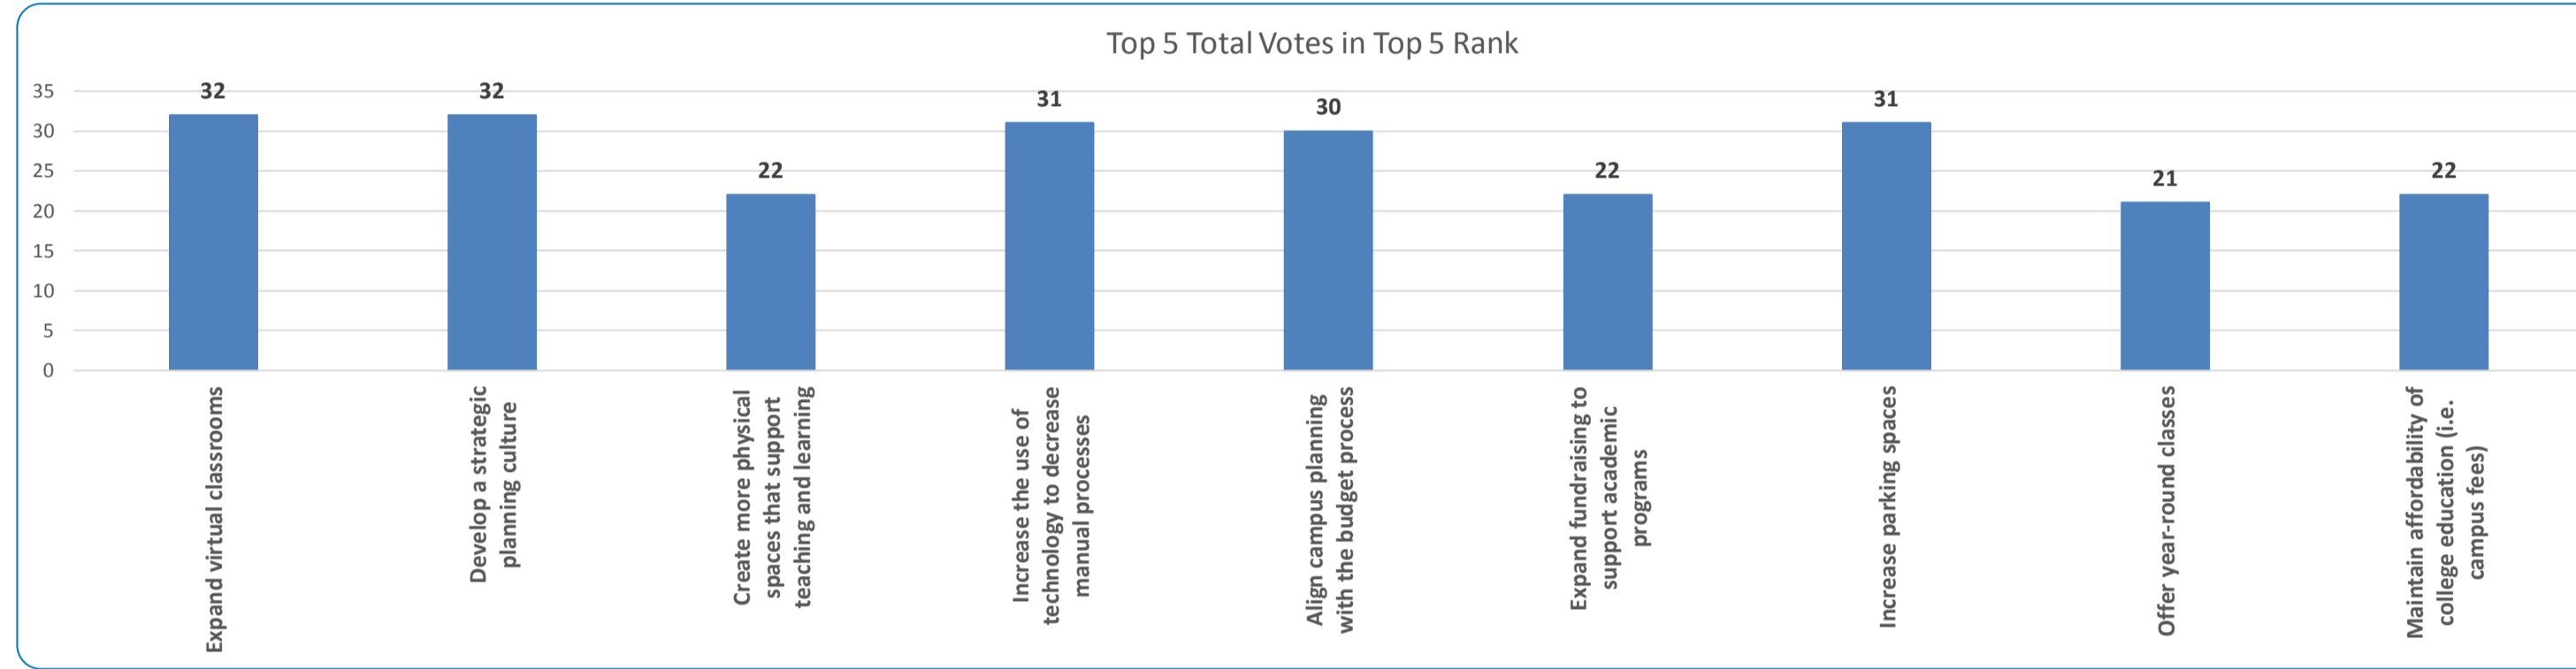

Capacity & Sustainability