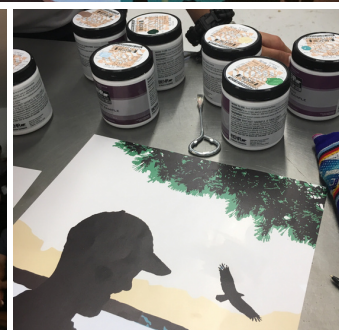

DR. CAUSE  
HANNA  
MEMORIAL  
MURAL

STUDIO ART  
CAPSTONE 2018

EMMA AKMAKJIAN  
BOBI BOSSON  
ANNMARIE NEWBERY  
KATIE BRADFORD  
MATT FRY

TO WATCH THE MAKING OF  
THIS COMMEMORATIVE MURAL:  
[HTTPS://WWW.YOUTUBE.COM/  
WATCH?V=WHZKXSLCGU](https://www.youtube.com/watch?v=WHZKXSLCGU)