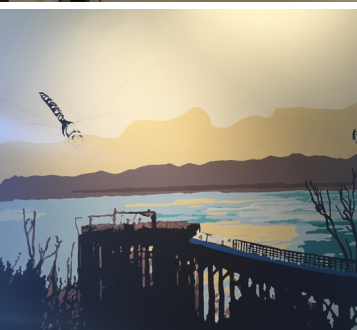

DR. CAUSE  
HANNA  
MEMORIAL  
MURAL

STUDIO ART  
CAPSTONE 2018

EMMA AKMAKJIAN  
BOBI BOSSON  
ANNMARIE NEWBERY  
KATIE BRADFORD  
MATT FRY

TO WATCH THE MAKING OF  
THIS COMMEMORATIVE MURAL:  
[HTTPS://WWW.YOUTUBE.COM/  
WATCH?V=WHZKXSLCGU](https://www.youtube.com/watch?v=WHZKXSLCGU)